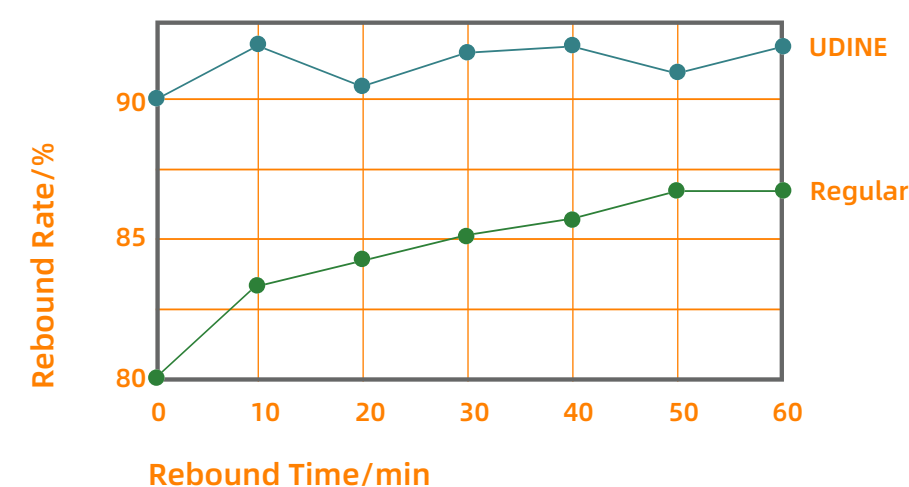

C Shape Grass

The unique cutting process has superior erectability, which makes it feel thick and has a long wear life.