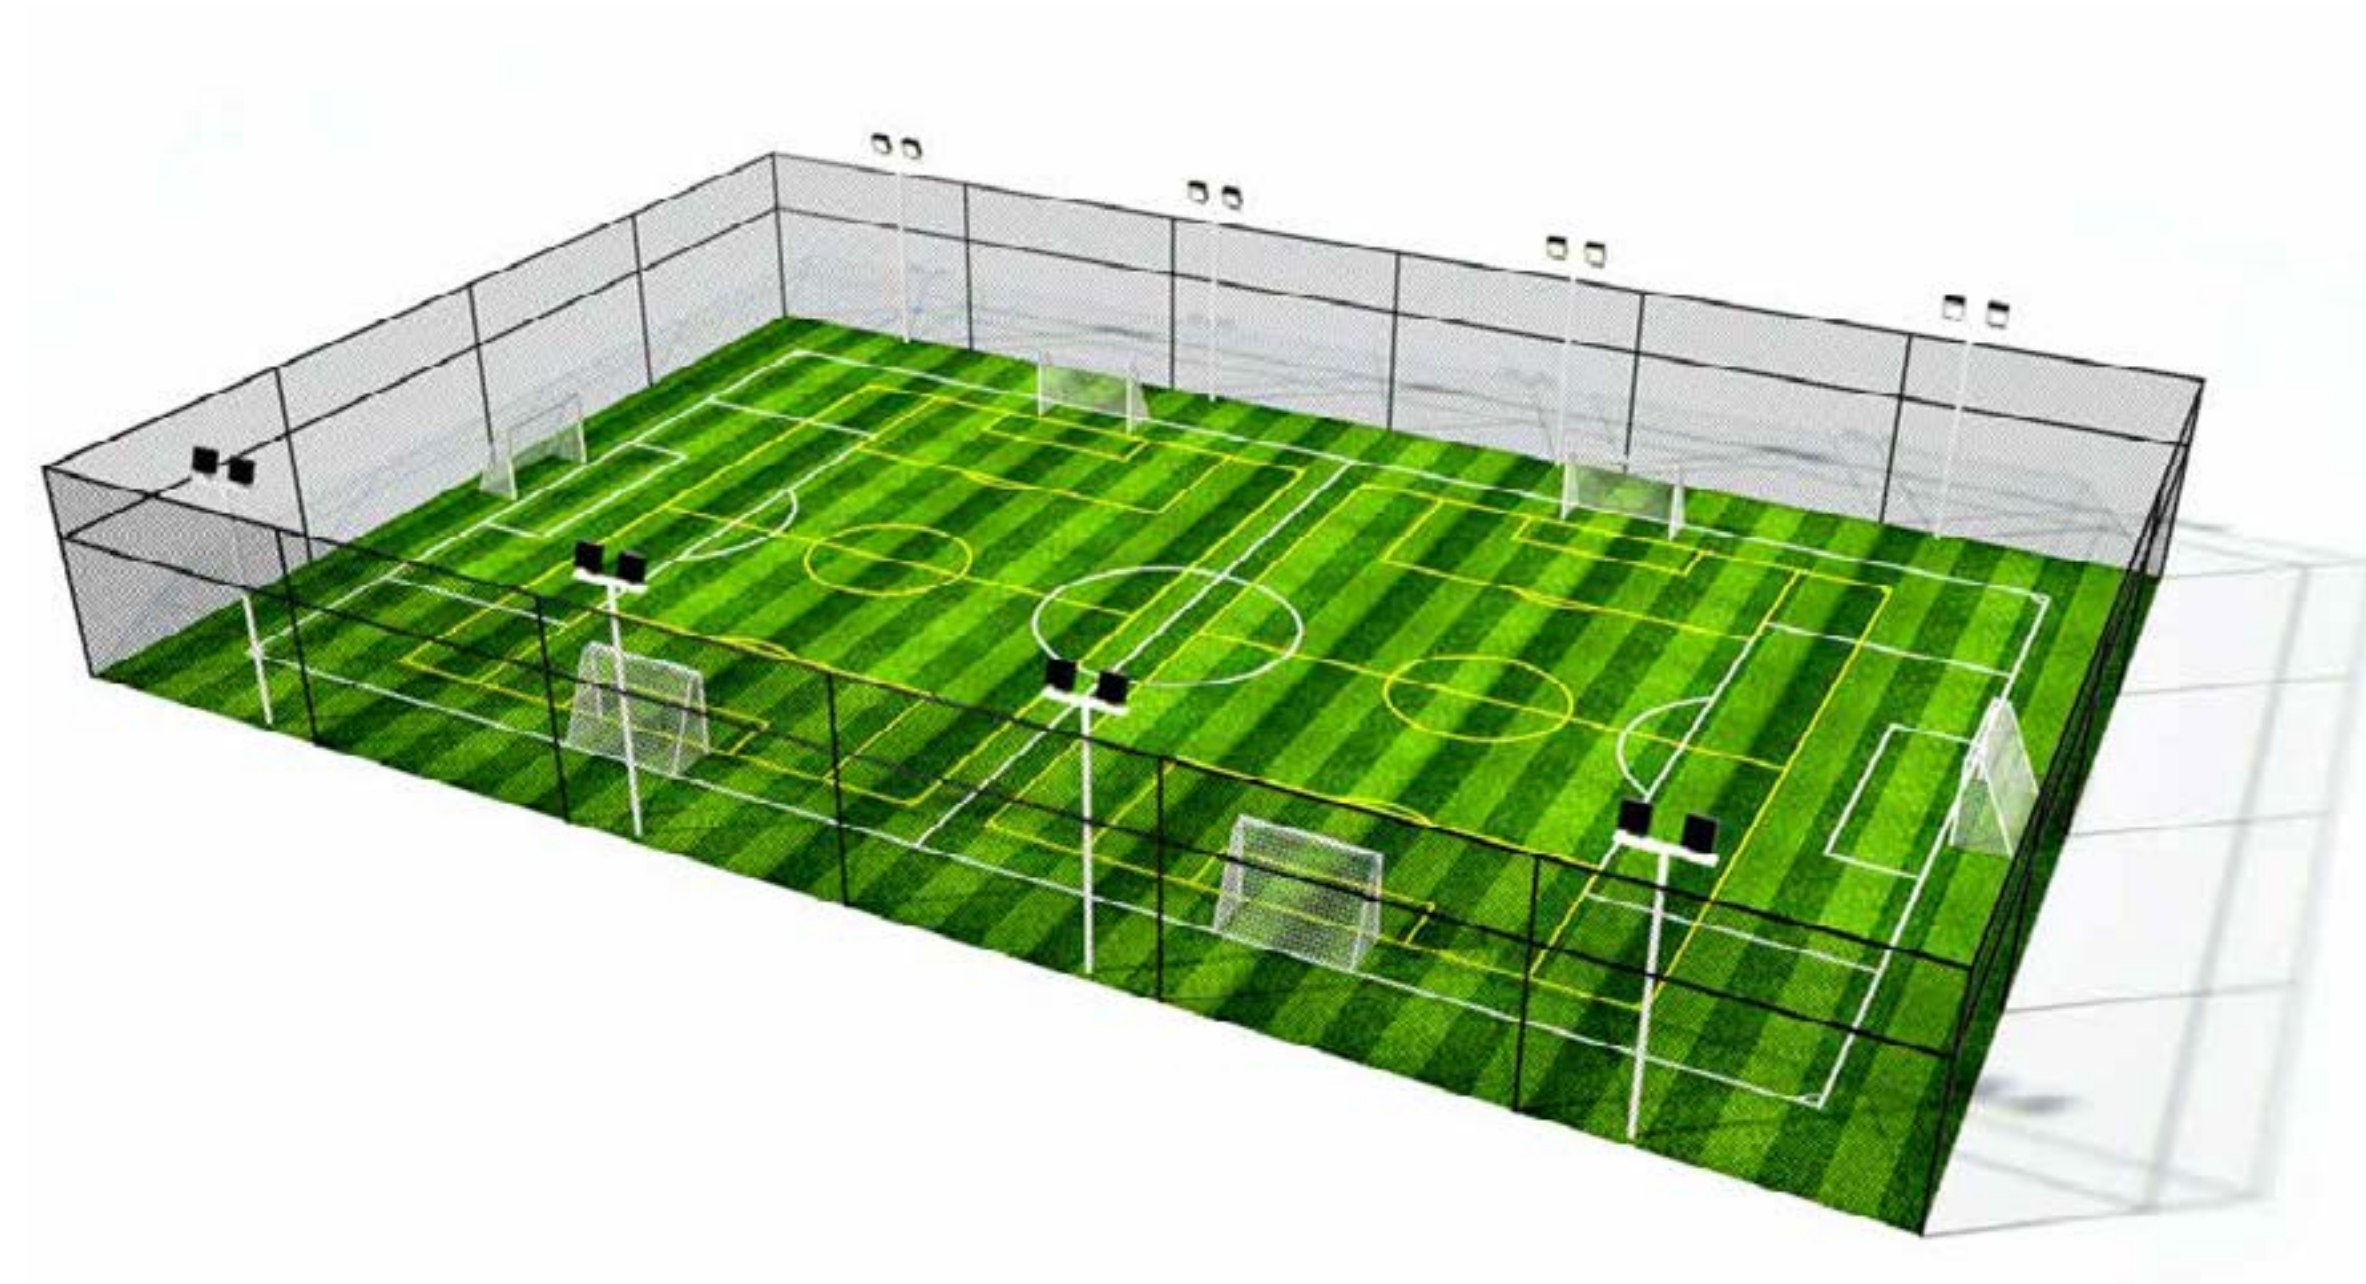

VENUE  
RENDERINGS

5V5

Length: 42M  
Width: 25M  
Area: 1050m<sup>2</sup>

7V7

Length: 69M  
Width: 47M  
Area: 3243m<sup>2</sup>

11V11

Length: 109M  
Width: 69M  
Area: 7412m<sup>2</sup>

Products Required  
For Standard Football Venues  
Optional according to actual conditions.