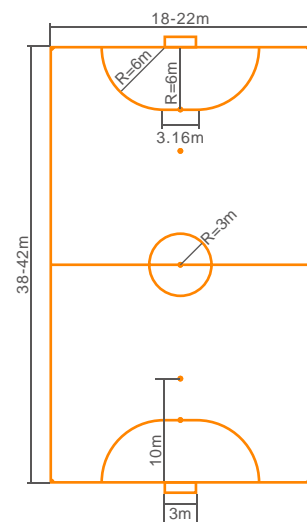

VENUE SPECIFICATION
PLAN

Futsal