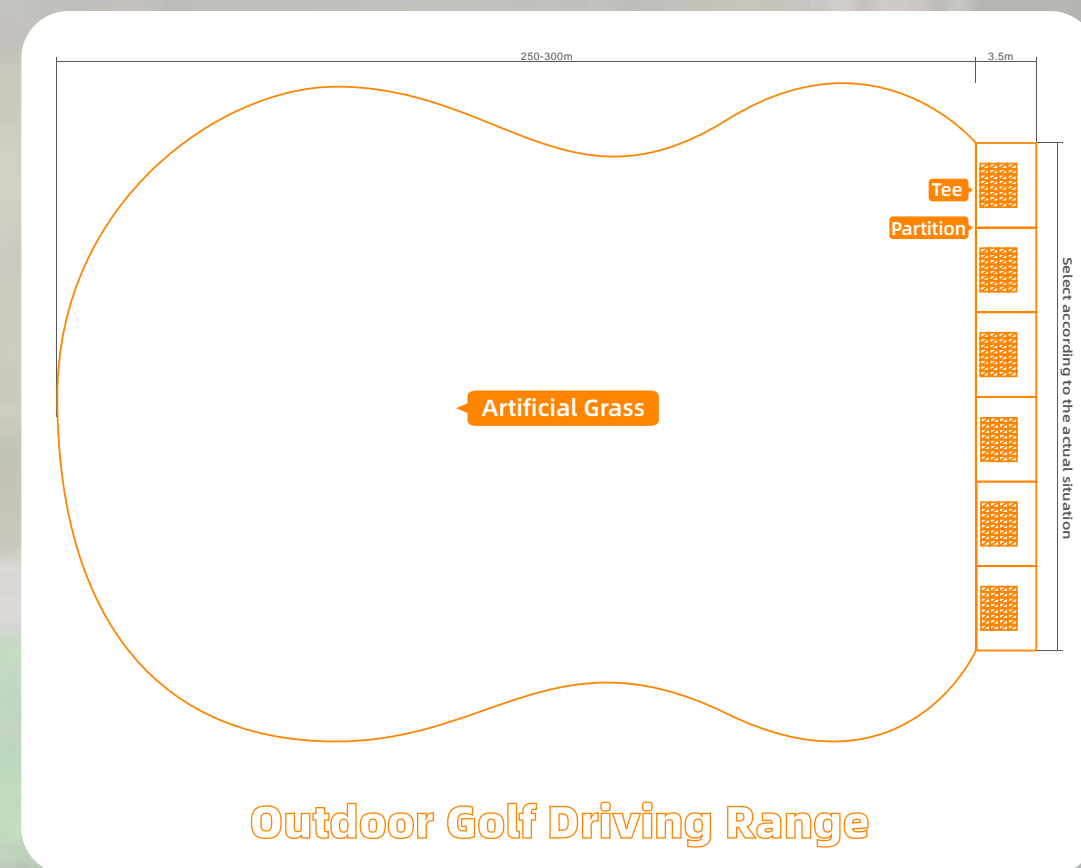

Golf & Croquet & Hockey Artificial Grass

VENUE SPECIFICATION PLAN