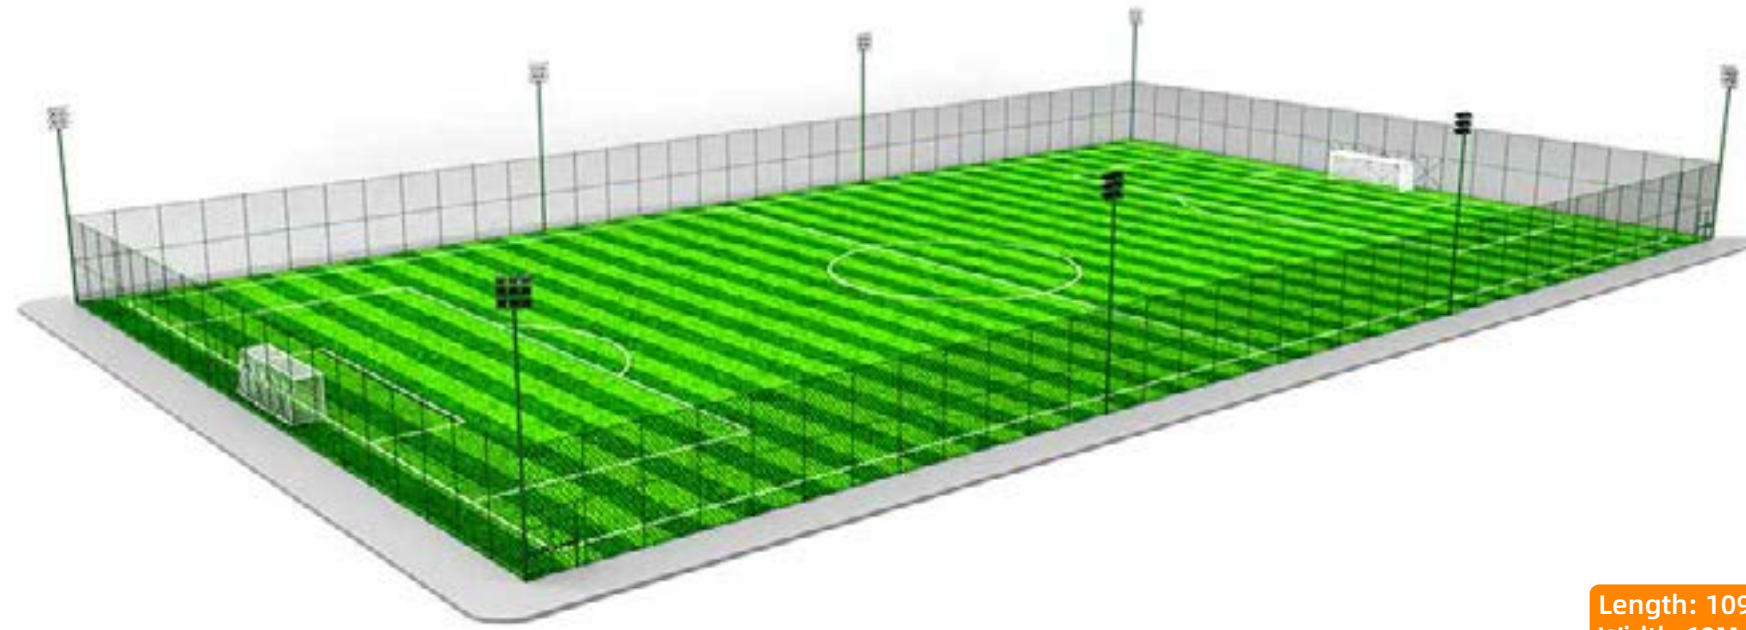

VENUE  
RENDERINGS

5V5

Length: 42M  
Width: 25M  
Area: 1050m<sup>2</sup>

7V7

Length: 69M  
Width: 47M  
Area: 3243m<sup>2</sup>

11V11

Length: 109M  
Width: 69M  
Area: 7412m<sup>2</sup>

Products Required  
For Standard Football Venues  
Optional according to actual conditions.