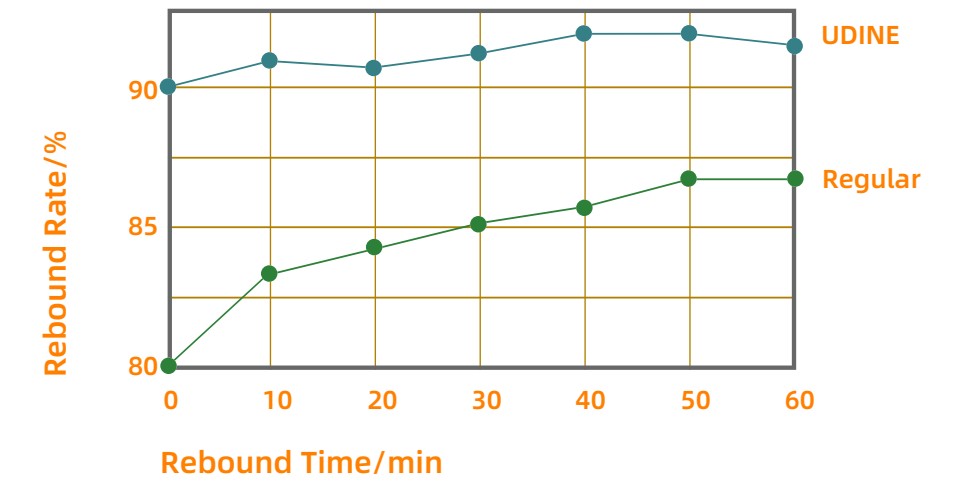

Advantages Of Grass Yarn

	Stem Grass	C Shape Grass	Diamond Shape Grass	S Shape Grass	V Shape Grass	M Shape Grass
Weather Resistance	★★★★★	★★★★☆	★★★★☆	★★★★☆	★★★★☆	★★★★☆
Comfort	★★☆☆☆	★★☆☆☆	★★★★☆	★★★★★	★★☆☆☆	★★★★☆
Velocity	★★★★☆	★★☆☆☆	★★★★★	★★☆☆☆	★★★★☆	★★☆☆☆
Toughness	★★☆☆☆	★★★★☆	★★★★☆	★★★★☆	★★★★★	★★☆☆☆
Uprightness	★★★★☆	★★★★★	★★☆☆☆	★★★★☆	★★★★★	★★★★★

Diamond Shape Grass

Excellent durable, resilient and upright, comfortable, injury-protection. To provide better sports experience and feeling.