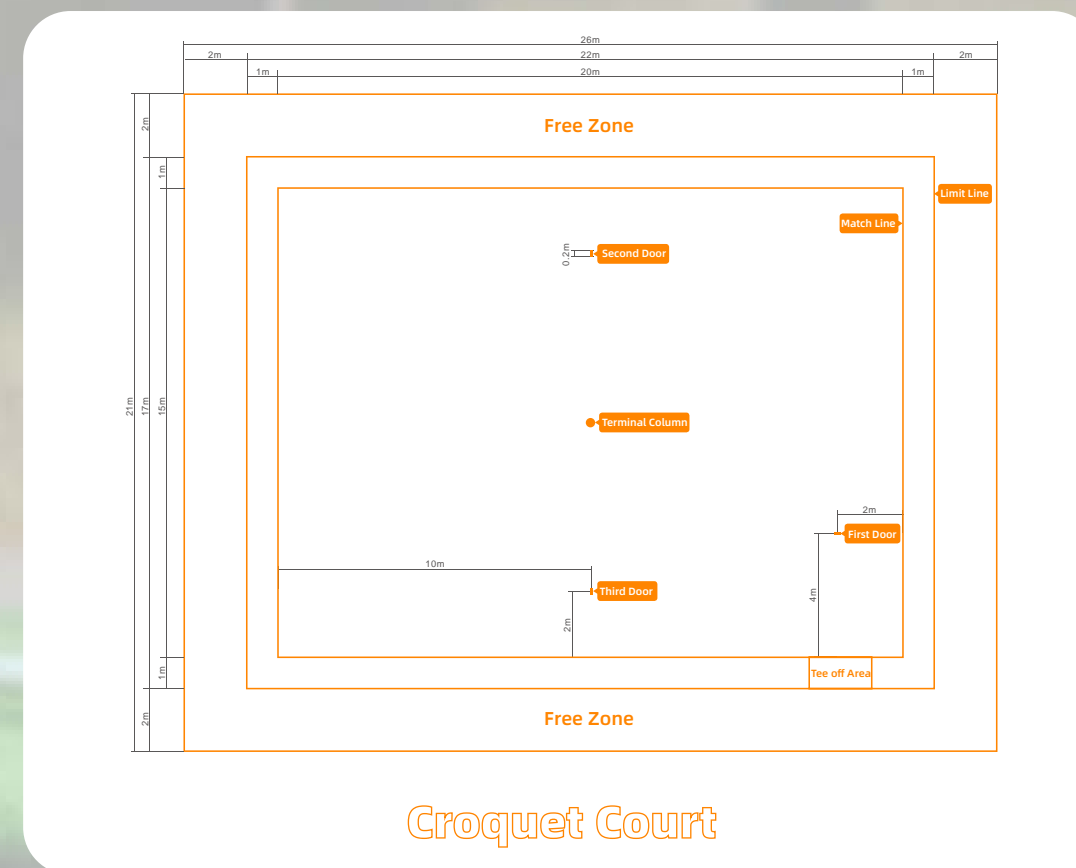

Golf & Croquet & Hockey Artificial Grass

VENUE SPECIFICATION PLAN