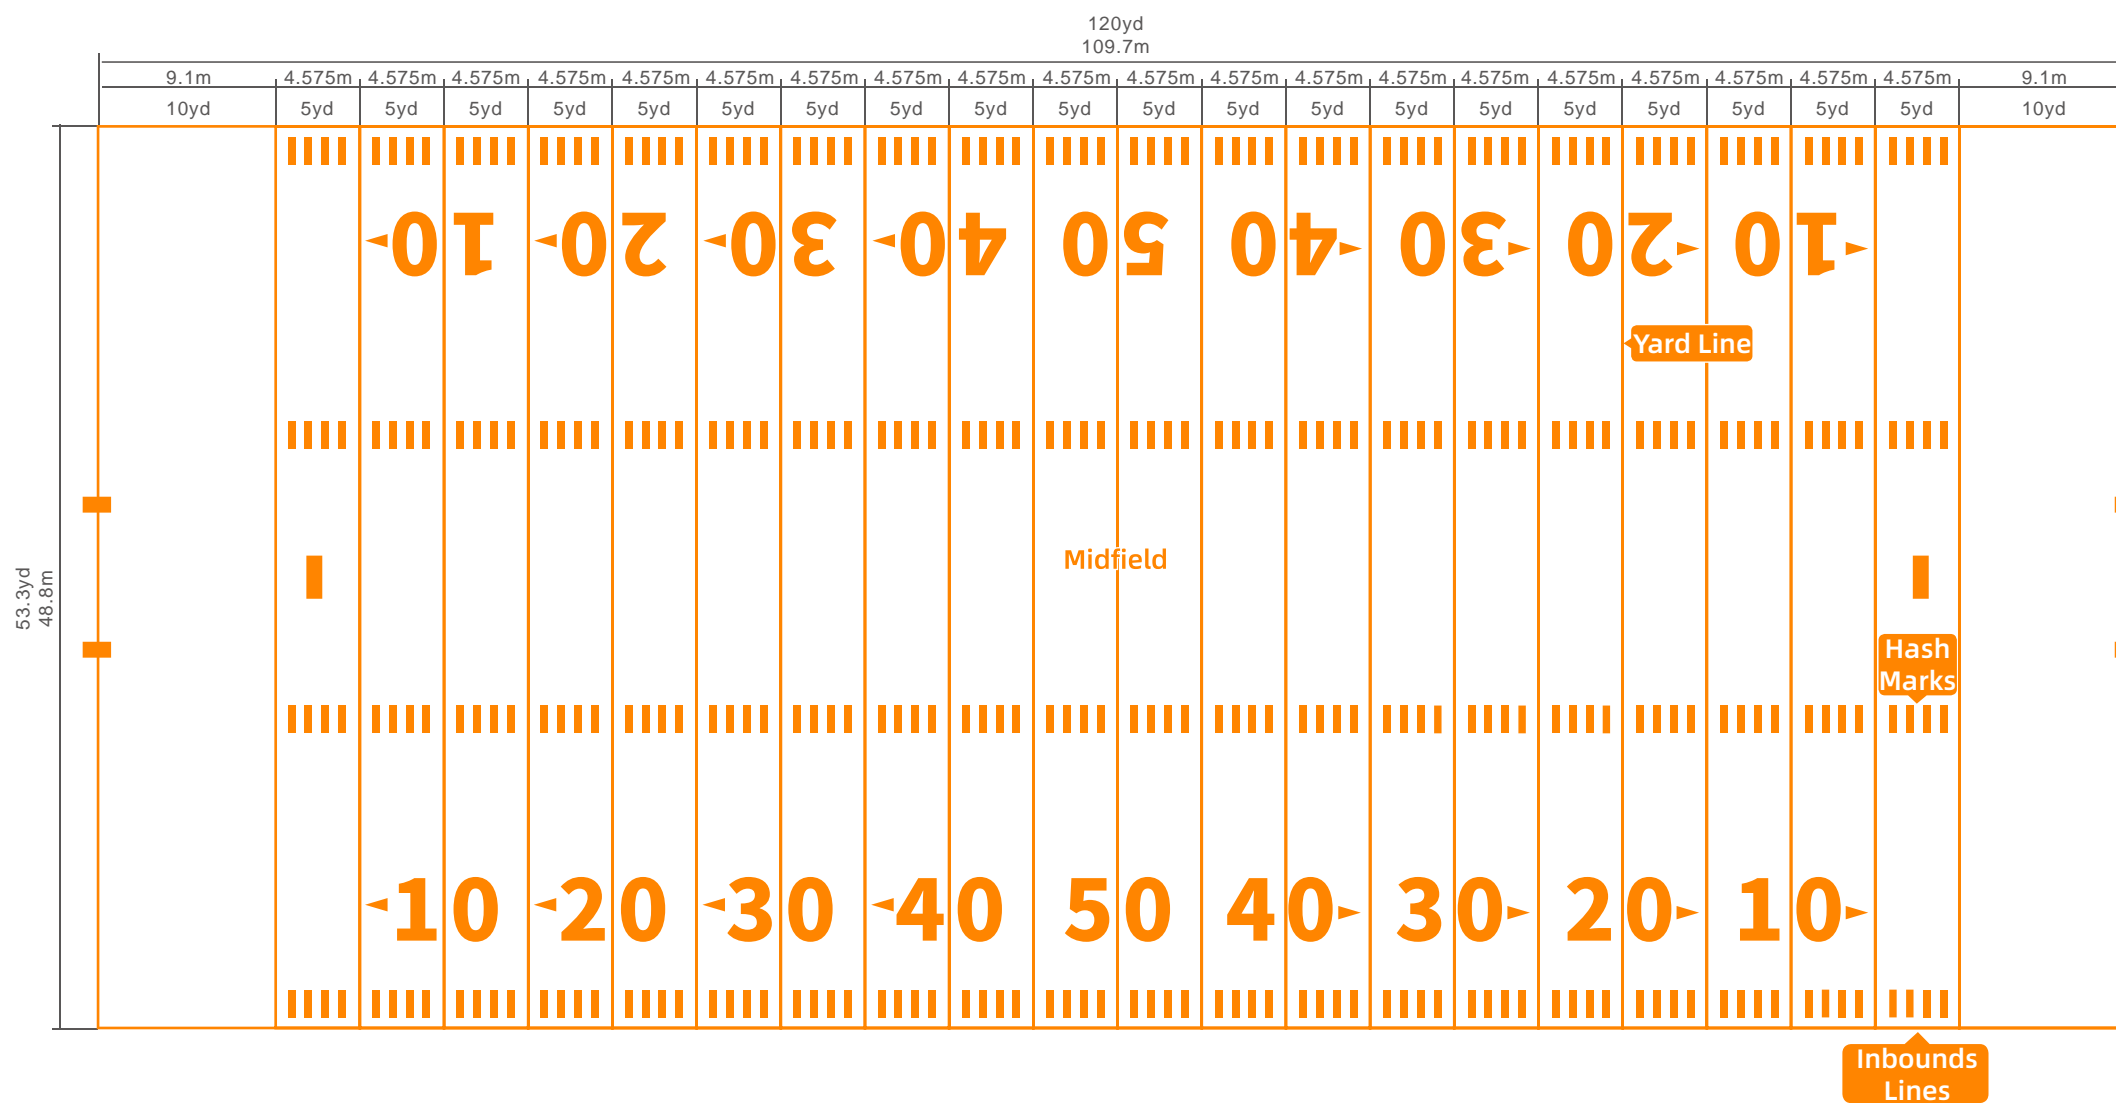

VENUE SPECIFICATION PLAN

TYPE	UYFG50190119
Color	2 tones
Pile Height	50MM
Gauge	3/8"
Stitch Rate	190/M
Density	11970/SQM
Backing	PP+PP+PU
Size(roll)	2*25M 4*25M
Reference Price^{*1}	$5.9/SQM

*1 Affected by raw materials and other factors, the price will fluctuate. This price is for reference only. Please contact the sales staff for the specific price.