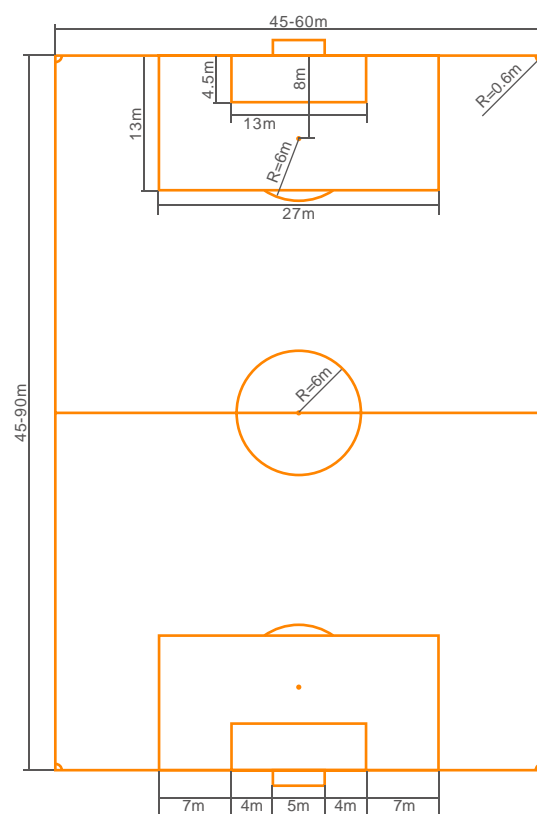

VENUE SPECIFICATION
PLAN

Seven Person System