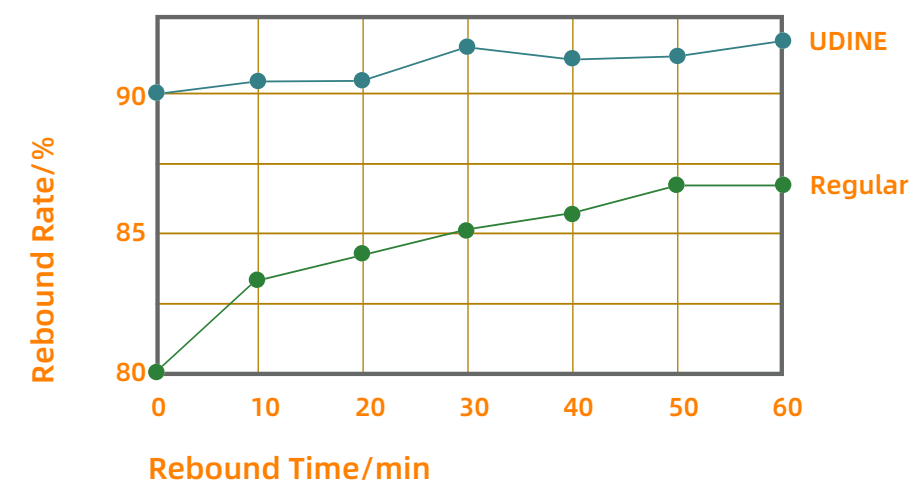

Stem Shape Grass

Good elasticity and softness, wear resistance, non - fading, uv protection, all weather.