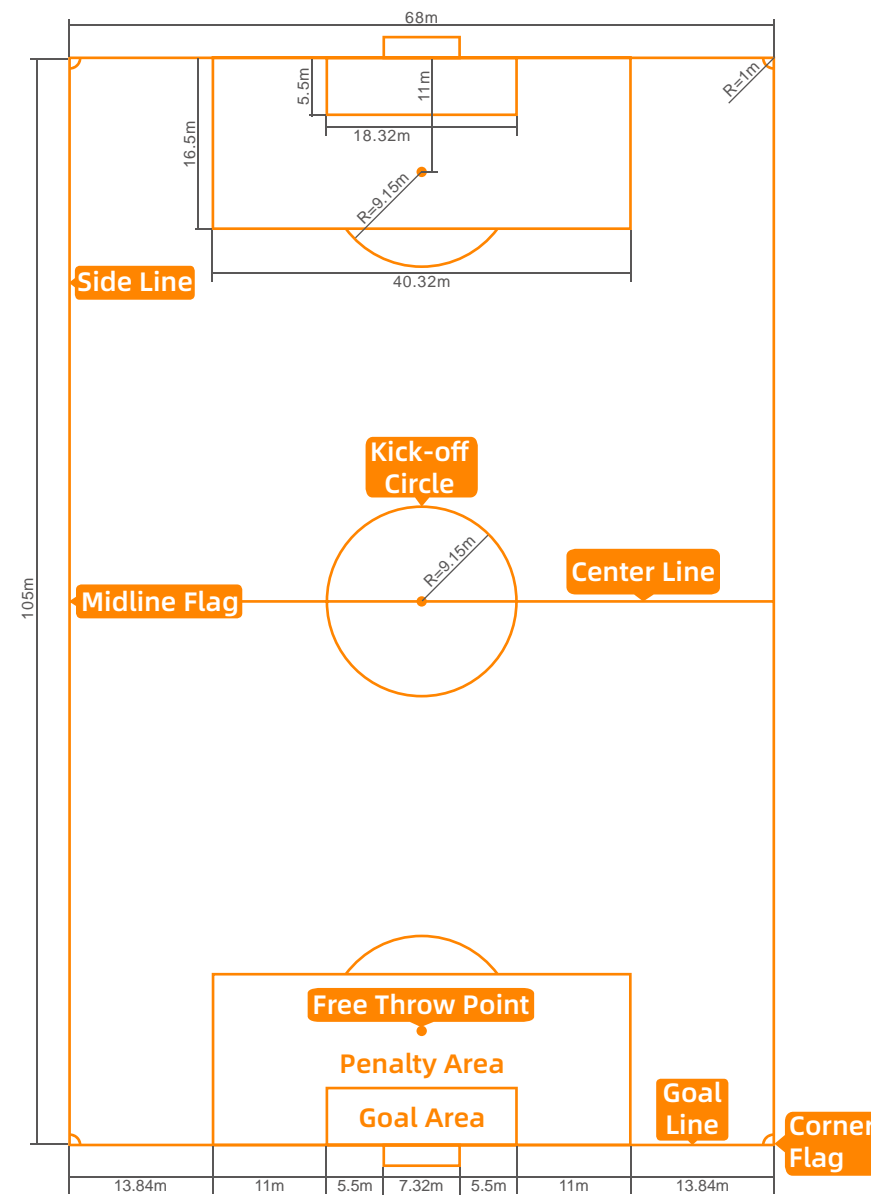

VENUE  
RENDERINGS

5V5

Length: 42M  
Width: 25M  
Area: 1050m<sup>2</sup>

7V7

Length: 69M  
Width: 47M  
Area: 3243m<sup>2</sup>

11V11

Length: 109M  
Width: 69M  
Area: 7412m<sup>2</sup>

Products Required  
For Standard Football Venues  
Optional according to actual conditions.

VENUE SPECIFICATION  
PLAN

Futsal

Seven Person System

Eleven Person System

Seine Net

Football Gate

Rubber Particles

Light